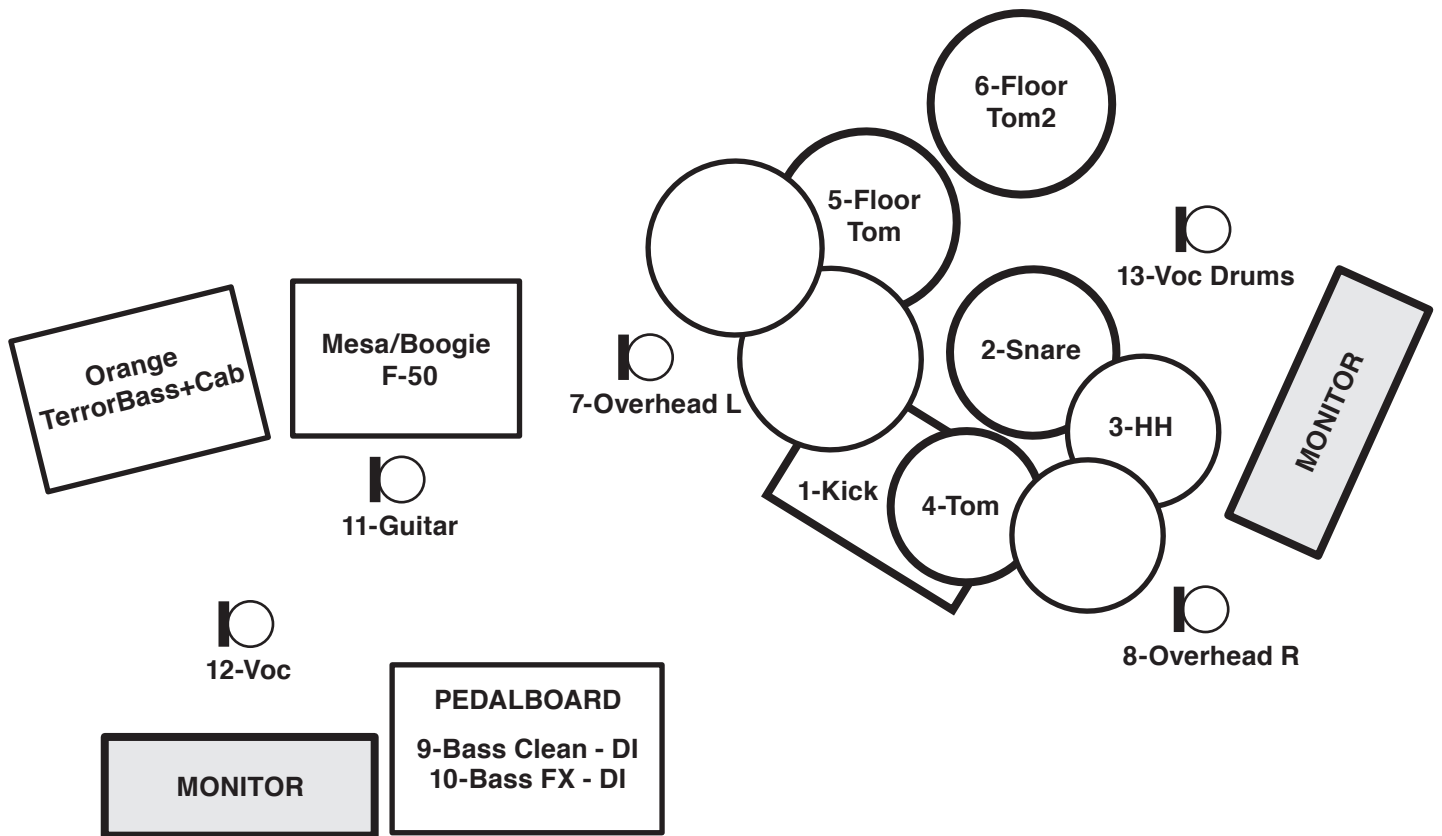

Black Holes - Stage Plan + Input List

1	Kick
2	Snare
3	Hi-Hat
4	Rack Tom
5	Floor Tom
6	Floor Tom 2
7	Overhead L
8	Overhead R
9	Bass Clean - DI
10	Bass FX - DI
11	Guitar
12	Voc
13	Voc Drums